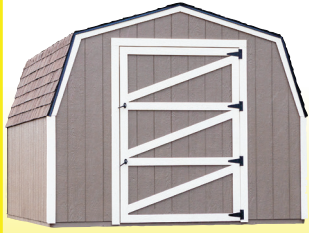

BARN STYLE ROOF

8'x8'

\$1630⁰⁰ EA.

8'x12'

\$2100⁰⁰ EA.

8'x16'

\$2648⁰⁰ EA.

10'x16'