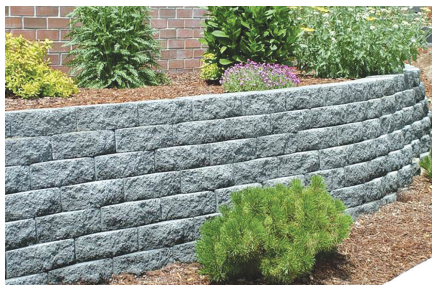

\$379⁰⁰
KIT

NURSERY STONE

• 12" WIDE • 4" TALL
3 Blocks Per Sq. Ft. of Wall

Great for:
Landscape walls
• Tree wells
• Flower bed borders
Gray 453770

\$249
EA.

ALLAN BLOCK JUNIOR

• 8" TALL • 8¹/₂" WIDE • 10" DEEP