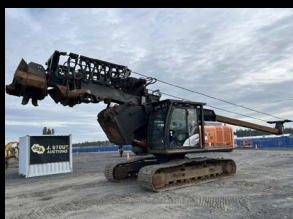

J. STOUT AUCTIONS

APRIL 25TH

MONTHLY LIVE STREAMING AUCTION 888-230-8840

22006 LeTourneau 4592 Log Stacker

1994 LeTourneau 5926S Log Stacker

1993 LeTourneau Log Stacker

1996 Case 580 Super L 4WD Turbo Loader Backhoe

2012 Kenworth T800 Tri-Axle Log Truck / Mule Train

2000 Timberjack 560 Skidder

1999 Timbco T445 Feller Buncher w/Quadco QFH

2016 Takeuchi TB290 Mini Hydraulic Excavator

2014 John Deere 2954D Processor w/Waratah HTH624C

2013 Hitachi ZX250LC-5N Delimber

2015 John Deere 85G Hydraulic Excavator

2017 Kubota RTV X900 4x4 Utility Cart

2018 T.E.I. HEM1004 Rock Drill

2020 Volvo L70H Wheel Loader

2021 Caterpillar 320G Hydraulic Excavator

2012 International 7600 Tri-Axle Dump Truck

2011 Freightliner M2-112V Boom Truck

www.JStoutAuction.com